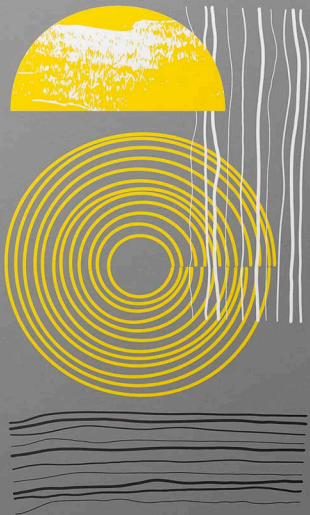

ABSTRACT DECOR

The image features a large abstract wall decor pattern. The top portion consists of a light cream background with a dense, irregular arrangement of vertical black brushstrokes of varying lengths and orientations. Below this pattern is a solid, muted green horizontal band. In the bottom-left corner of the green band, there is a dark grey square containing the number '28' in a large, white, sans-serif font. Below the number is a thin white horizontal line, and further down, the word 'Models' is written in a smaller, white, sans-serif font.

0025

0026

0027

0028

0029

0030

0031

0032