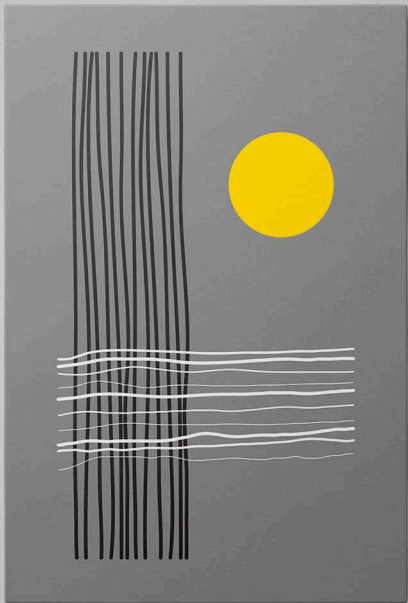

ABSTRACT DECOR

The image features a large abstract wall decor pattern. The top portion consists of a light cream background with a dense, irregular arrangement of vertical black brushstrokes of varying lengths and orientations. Below this pattern is a solid, muted green horizontal band. In the bottom-left corner of the green band, there is a dark grey square containing the number '28' in a large, white, sans-serif font. Below the number is a thin white horizontal line, and further down, the word 'Models' is written in a smaller, white, sans-serif font.

0025

0026

0027

0028

0029

0030

0031

0032