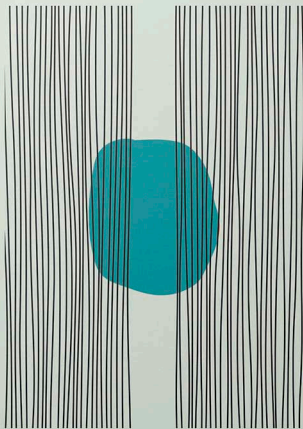

ABSTRACT DECOR

The image features a large abstract wall decor pattern. The top portion consists of a light cream background with a dense, irregular arrangement of vertical black brushstrokes of varying lengths and orientations. Below this pattern is a solid, muted green horizontal band. In the bottom-left corner of the green band, there is a dark grey square containing the number '28' in a large, white, sans-serif font. Below the number is a thin white horizontal line, and further down, the word 'Models' is written in a smaller, white, sans-serif font.

0033

0034

0035

0036

0037

0038

0039

0042