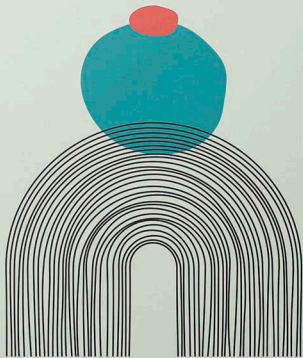

ABSTRACT DECOR

The image features a large abstract wall decor pattern. The top portion consists of a light cream background with a dense, irregular arrangement of vertical black brushstrokes of varying lengths and orientations. Below this pattern is a solid, muted green horizontal band. In the bottom-left corner of the green band, there is a dark grey square containing the number '28' in a large, white, sans-serif font. Below the number is a thin white horizontal line, and further down, the word 'Models' is written in a smaller, white, sans-serif font.

0033

0034

0035

0036

0037

0038

0039

0042